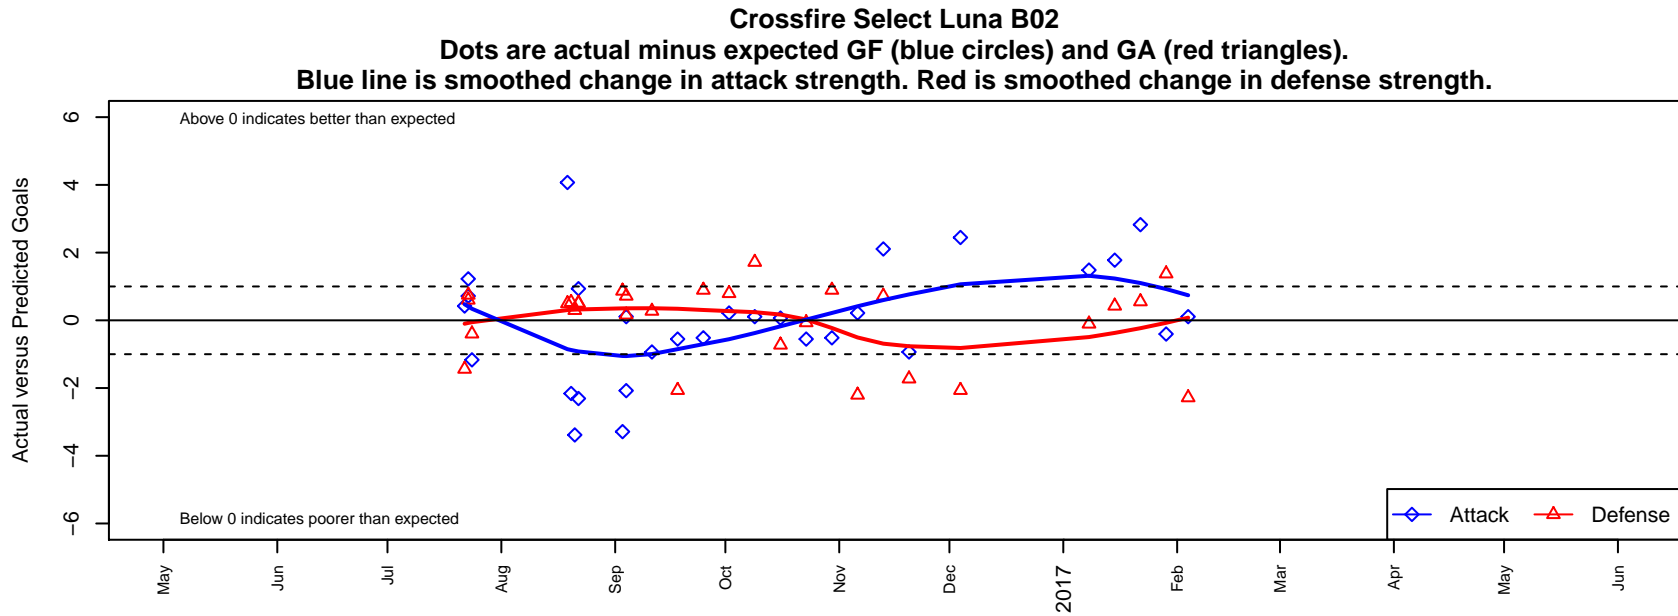

Crossfire Select Luna B02

Crossfire Select SC
 Redmond, WA
 B02 total strength=1412
 attack=8.78 defense=7.95
 fall league = NPSL Div 1 (02) U15

alt names used:
 CROSSFIRE SELECT LUNA 02 (WA)
 Crossfire Select B02 Luna
 Crossfire Select B02 Luna
 Crossfire Select B02 Luna
 CFS B02 – Gold – Luna

Venues played:
 2016 Crossfire Select U15 Gold
 2016 Bigfoot Silver U15
 2016 Labor Day Cup BU15 Silver
 2016 NPSL Division 1 (02) U15
 2016 Founders Cup B02 Div A

**attack and defense variance (black dot)
relative to other teams
and top 10 in region**