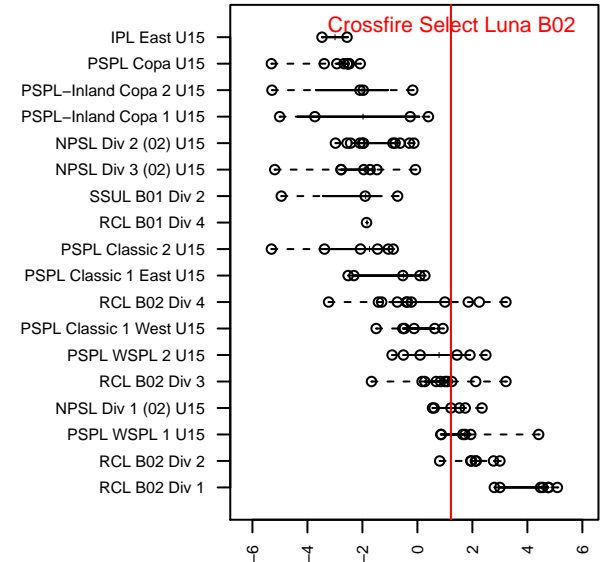

**attack and defense rating
relative to others at age
and all opponents in last 13 months**